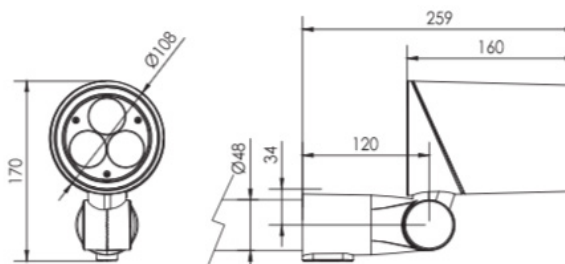

Finishes

GREY

Dimensions & Versions

Surface

Yolk

Spigot

Screw Base

Pole / Strap