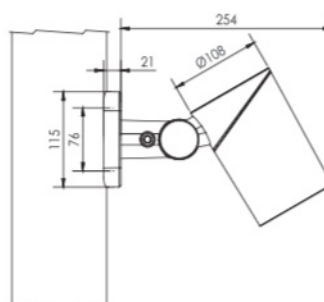

Finishes

GREY

Dimensions & Versions

Surface

Yolk

Spigot

Screw Base

Pole / Strap