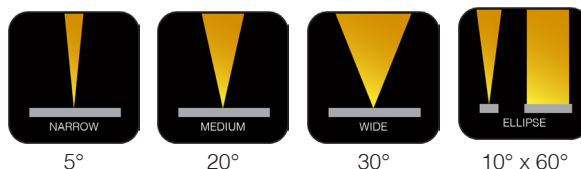

Nike

SPOTLIGHT

Key Features

12W - 30W Versions
24VDC or 220-240VAC
Marine Grade Cast Anodised Aluminium Housing

CREE LEDs
Single Colour 12W x 3
Single Colour 15W x 3
Single Colour 30W x 3
RGBW Quad Chip 12W x 3
RGBW Quad Chip 15W x 1
RGBW Quad Chip 30W x 1

Available in multiple mounting versions

DMX (onboard) / DALI (remote)

Illumination

Control

Classification & Certifications

Optical Performance

White / Single Colour

RGBW Quad

Finishes

GREY

Dimensions & Versions

Surface

Yolk

Spigot

Screw Base

Pole / Strap