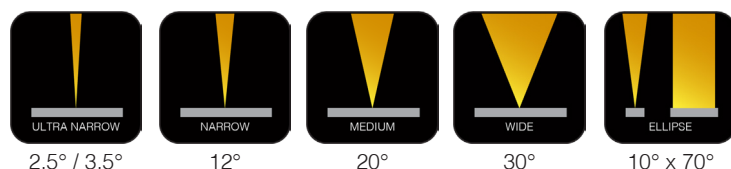

Nike

SPOTLIGHT

Key Features

12W - 30W Versions
24VDC or 220-240VAC
Marine Grade Cast Anodised Aluminium Housing

CREE LEDs
Single Colour 12W x 3
Single Colour 15W x 3
Single Colour 30W x 3
RGBW Quad Chip 12W x 3
RGBW Quad Chip 15W x 1
RGBW Quad Chip 30W x 1

Available in multiple mounting versions

DMX (onboard) / DALI (remote)

Illumination

Control

Classification & Certifications

Optical Performance

White / Single Colour

RGBW Quad

Finishes

GREY

Dimensions & Versions

Surface

Yolk

Spigot

Screw Base

Pole / Strap