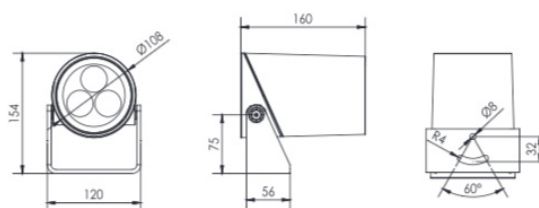

Finishes

GREY

Dimensions & Versions

Surface

Yolk

Spigot

Screw Base

Pole / Strap