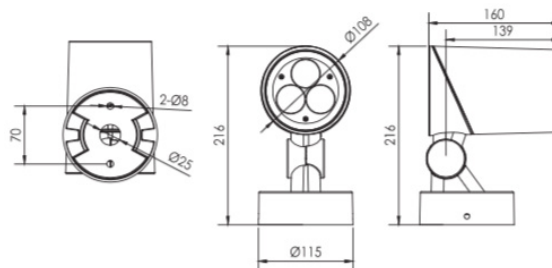

Nike

SPOTLIGHT

Key Features

12W - 30W Versions
24VDC or 220-240VAC
Marine Grade Cast Anodised Aluminium Housing

CREE LEDs
Single Colour 12W x 3
Single Colour 15W x 3
Single Colour 30W x 3
RGBW Quad Chip 12W x 3
RGBW Quad Chip 15W x 1
RGBW Quad Chip 30W x 1

Finishes

GREY

Dimensions & Versions

Surface

Yolk

Spigot

Screw Base

Pole / Strap